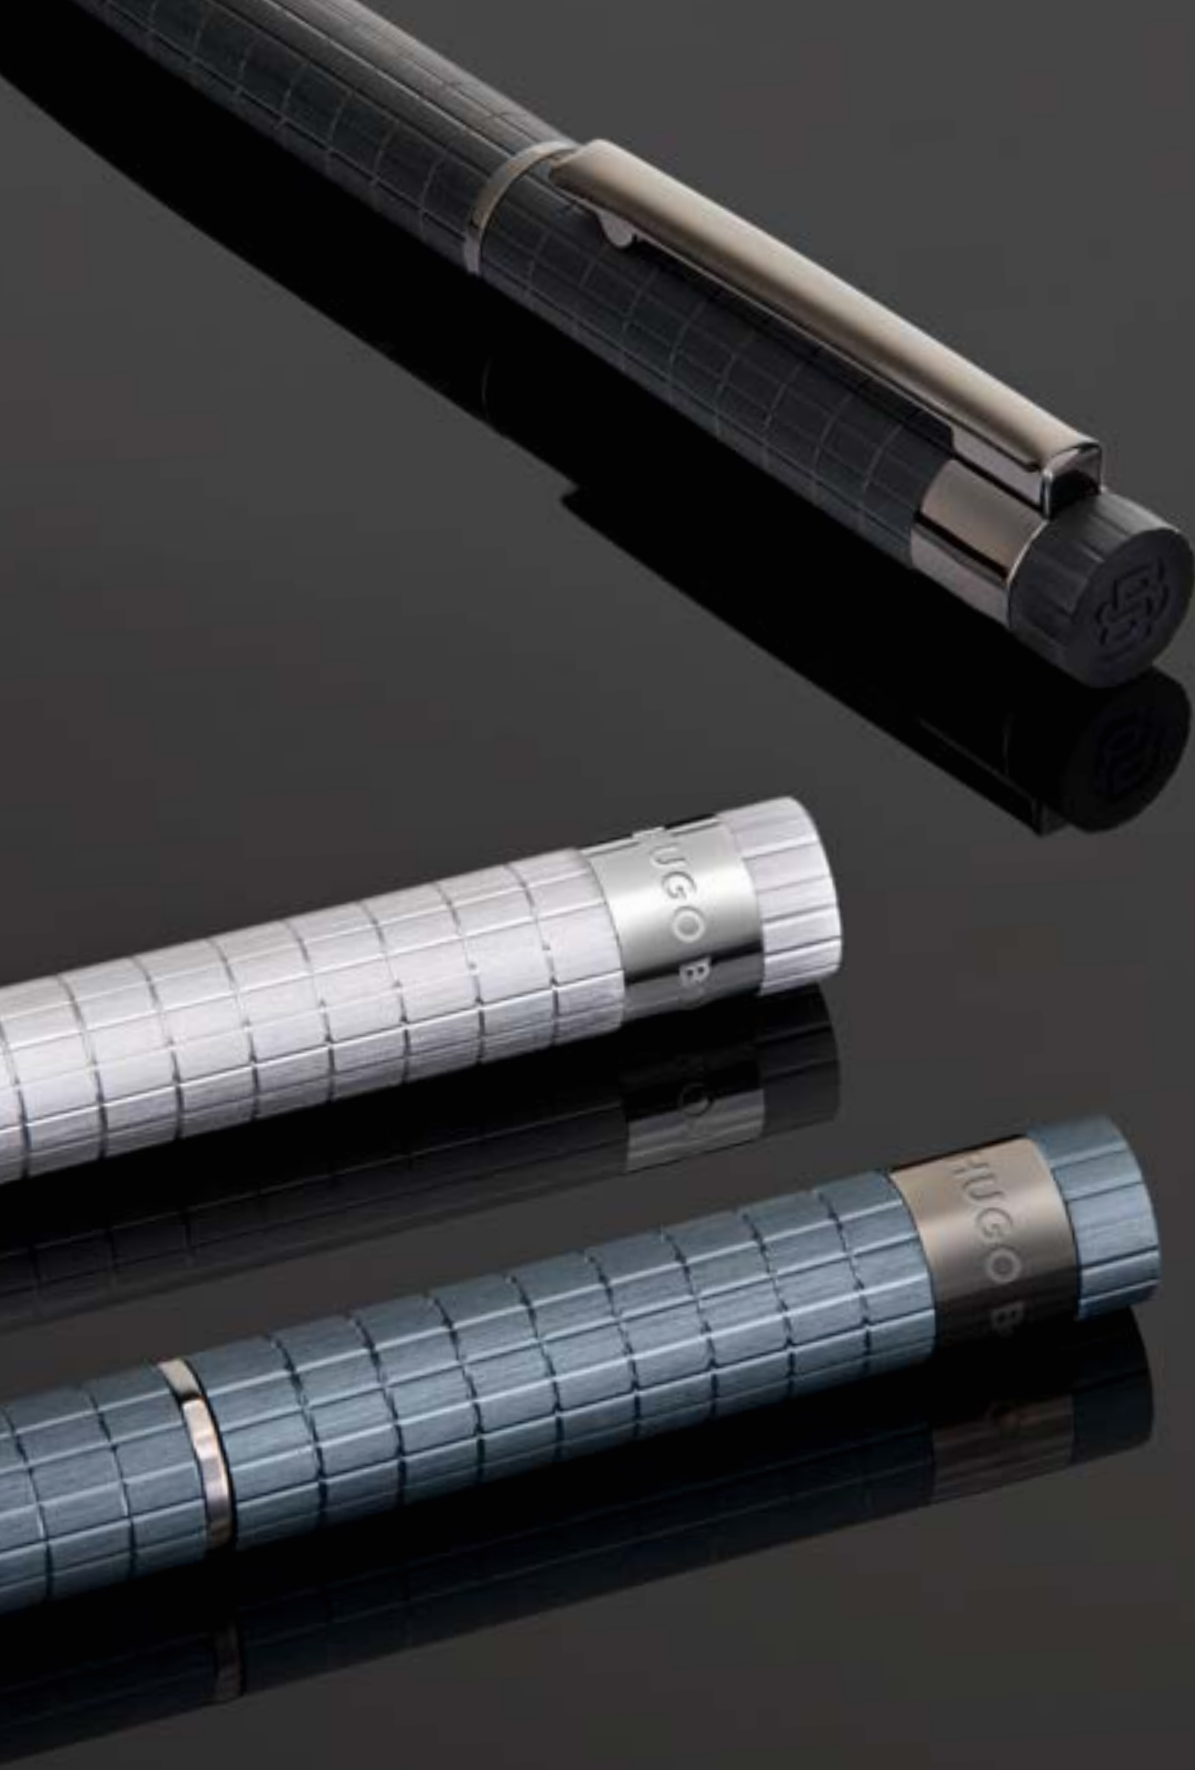

WRITING INSTRUMENTS

LOOP BAUHAUS

The Loop pen line is made of aluminum. Ballpoint pens and fountain pens are outfitted with blue ink refills as standard. Rollerball pens are outfitted with black ink refills as standard. Pens are delivered in a gift box.